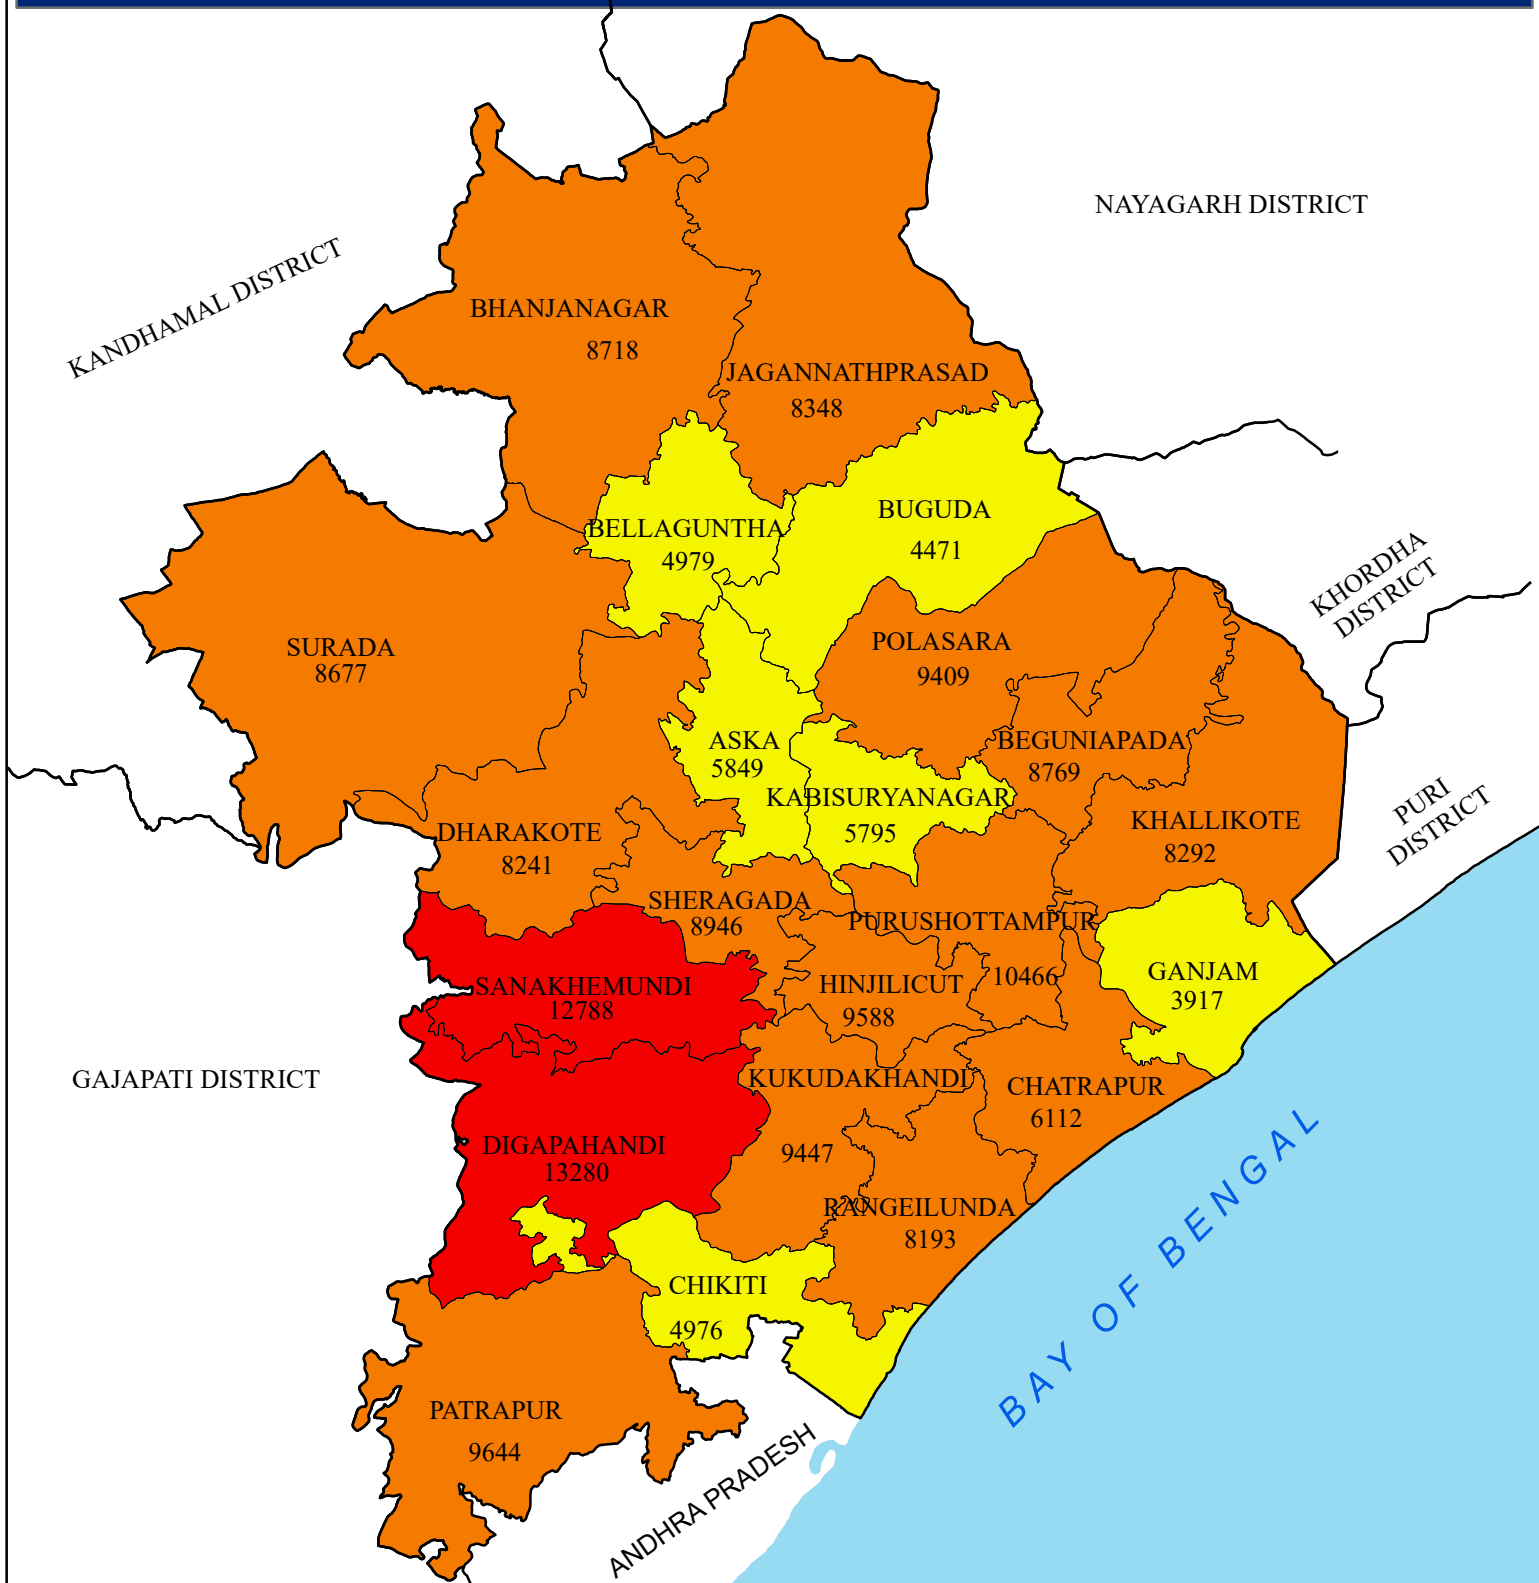

MAIN WORKERS (Agricultural Labourers) DISTRICT: GANJAM

LEGEND

MAIN WORKERS (Agri. Labourers)

- 3917 - 6110 (LOW)
- 6111 - 10470 (MEDIUM)
- 10471 - 13280 (HIGH)
- DISTRICT BOUNDARY
- BLOCK BOUNDARY

Source : Census - 2011

INDEX

0 5 10 20 Kilometers